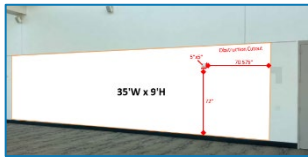

Price: \$35,000

- Banner FL B1
- Banner FL B6
- Banner FL B9
- Banner GL B6

12'Wx6'H single-sided banners located near exhibit hall entrance.

Price: \$17,500

- Banner FL B2
- Banner FL B13
- Banner GL B2
- Banner GL B10

21'Wx3'H double-sided banners located on Level 2 near conference programming and registration.

Price: \$20,000

- Banner ULCS B3
- Banner ULCS B13

Wall Graphics

Various sized wall graphics located on Level 1 near exhibit hall entrance.

- Wall Graphic GL WD3 50'W x 5'H **Price:** \$40,000
- Wall Graphic FL WD2 20'W x 5'H **Price:** \$30,000
- Wall Graphic FL WD3 8'W x 3'H (above charging counters) **Price:** \$12,500

Various sized wall graphics located on Level 2 near conference programming, CSS, and registration.

- Wall Graphic ULCS WD1 35'W x 9'H **Price:** \$35,000
- Wall Graphic ULCS WD2 40'W x 9'H **Price:** \$40,000
- Wall Graphic ULCS WD3 20'W x 4'H (near CSS) **Price:** \$17,500

Escalator Graphic Packages