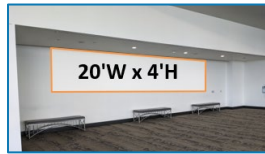

- Wall Graphic ULCS WD1 35'W x 9'H **Price:** $35,000
- Wall Graphic ULCS WD2 40'W x 9'H **Price:** $40,000
- Wall Graphic ULCS WD3 20'W x 4'H (near CSS) **Price:** $17,500