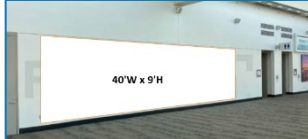

15' diameter double-sided banners located near exhibit hall entrance.

Price: \$45,000

- Banner FL B4
- Banner FL B8
- Banner FL B10
- Banner GL B4
- Banner GL B8

50'Wx5'H single-sided banners located near exhibit hall entrance.

21'Wx3'H double-sided banners located on Level 2 near conference programming and registration.

Price: \$20,000

- Banner ULCS B3
- Banner ULCS B13

Wall Graphics

Various sized wall graphics located on Level 1 near exhibit hall entrance.

- Wall Graphic GL WD3 50'W x 5'H **Price:** \$40,000
- Wall Graphic FL WD2 20'W x 5'H **Price:** \$30,000
- Wall Graphic FL WD3 8'W x 3'H (above charging counters) **Price:** \$12,500

Various sized wall graphics located on Level 2 near conference programming, CSS, and registration.